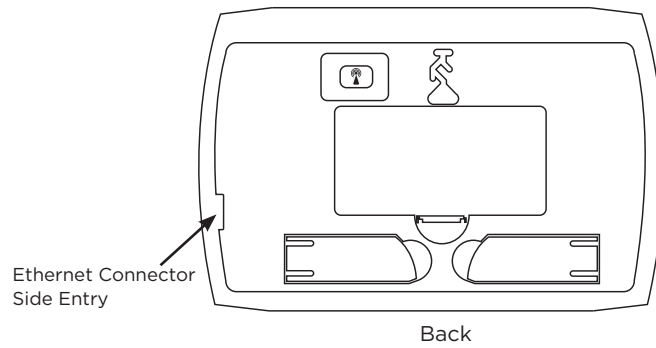

PERSONAL SERIES SPECIFICATIONS:

- Backlight switch for Off, Low or High settings
- Mounts on wall with patented anti-theft clock lock. Also includes easel stand for desk or tabletop use
- Automatically adjusts for Daylight Saving Time
- Overall - 7.5"H (19.1cm) x 11.5"W (29.2cm) x 1.75"D (4.5cm)
- Display Screens:
  - Time - 2.25"H (5.7cm) x 5.5"W (14cm)
  - Calendar - 1.5"H (3.8cm) x 5.5"W (14cm)
- Weight: 1.25 lbs (.57kg)
- Clocks communicate with Smart-Sync Bridge via Bluetooth® low energy wireless technology

Display options controlled via the OneVue online interface

- 12- or 24-hour format
- Day of the week on or off
- Date formats: North America - MM/DD/YY, Europe - DD/MM/YY

Battery-Powered Clock

- Battery powered, requires four "C" cell alkaline batteries - not included
- Approximately 4 years of battery life under normal conditions
  - Assumes backlight runs eight hours each day on low light setting

To Learn More:

Call: 800.537.0464

Email: info@primexinc.com

primexinc.com

The Bluetooth® word mark and logos are registered trademarks owned by the Bluetooth SIG, Inc. and any use of such marks by Primex, Inc. is under license. Other trademarks and trade names are those of their respective owners.

OneVue is a trademark of Primex. The innovative technology software solution for facility and time synchronization monitoring and reporting. All other trademarks are the property of their respective owners.

©2017 Primex. The Primex logo is a registered trademark of Primex.
All Rights Reserved. 5.17