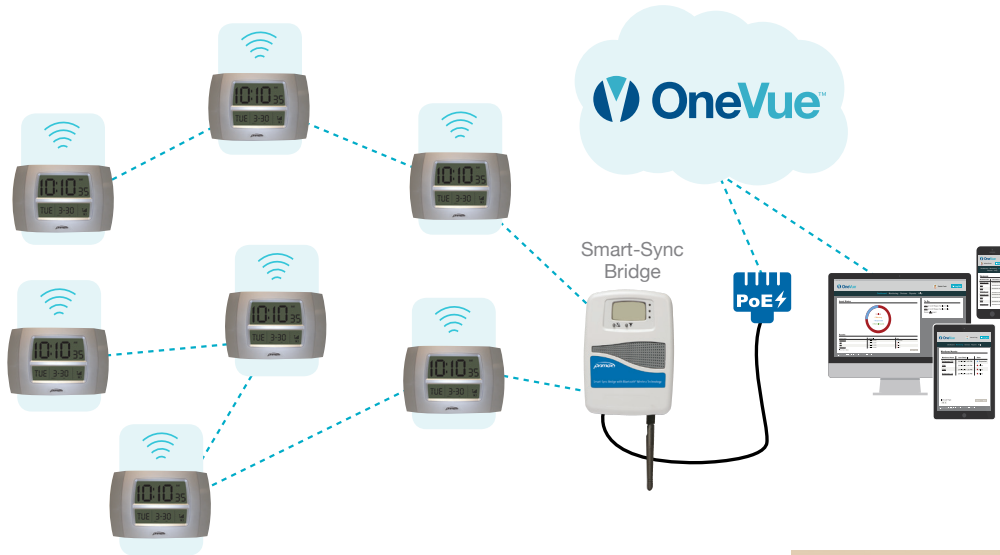

Bluetooth® Wireless Technology Digital Clocks

Smart-Sync™

Personal Series LCD Clock

Add the convenience of digital synchronized time to patient rooms, offices and other personal spaces in your facility. Our Personal Series Clocks are quickly and easily preconfigured to your existing network settings through our OneVue wireless interface. You can configure display settings and identify clocks with problems or “manage” them.

- Smart-Sync clocks ‘wake up’ once daily
- Clocks synchronize time via Smart-Sync Bridge
- Clocks form network based on strongest signal to another clock or the Smart-Sync Bridge
- If one clock fails, other clocks will ‘find their way home’ to the strongest signal
- Smart-Sync Bridge reports clock status to OneVue
- OneVue accessible via PC or mobile devices

Ideal for Offices and Patient Rooms

The Personal Series LCD clock offers both the accuracy of synchronized time along with the convenience and contemporary styling desired for personal space. With the ability to mount securely to the wall or stand on a desktop, the Personal Series clock offers great deployment flexibility.

PERSONAL SERIES SPECIFICATIONS:

- Backlight switch for Off, Low or High settings
- Mounts on wall with patented anti-theft clock lock. Also includes easel stand for desk or tabletop use
- Automatically adjusts for Daylight Saving Time
- Overall - 7.5"H (19.1cm) x 11.5"W (29.2cm) x 1.75"D (4.5cm)
- Display Screens:
 - Time - 2.25"H (5.7cm) x 5.5"W (14cm)
 - Calendar - 1.5"H (3.8cm) x 5.5"W (14cm)
- Weight: 1.25 lbs (.57kg)
- Clocks communicate with Smart-Sync Bridge via Bluetooth® low energy wireless technology