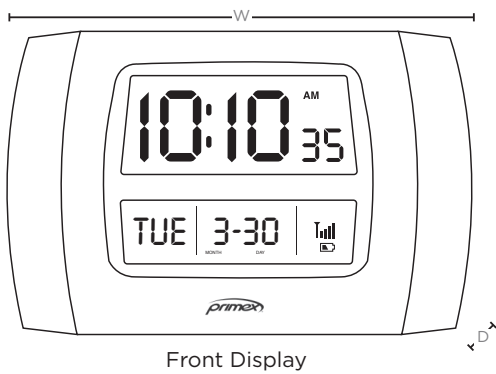

PRODUCT FEATURES

- Automatically adjusts for Daylight Saving Time
- Automatic backlight illuminates display in low lighting
- Displays time, date and day of the week
- 12- or 24-hour modes

SMART-SYNC PERSONAL SERIES	
Part No.	Description
B2004Z100	Personal Series LCD Clock, Battery Powered

PERSONAL SERIES SPECIFICATIONS:

- Backlight switch for Off, Low or High settings
- Mounts on wall with patented anti-theft clock lock. Also includes easel stand for desk or tabletop use
- Automatically adjusts for Daylight Saving Time
- Overall - 7.5"H (19.1cm) x 11.5"W (29.2cm) x 1.75"D (4.5cm)
- Display Screens:
 - Time - 2.25"H (5.7cm) x 5.5"W (14cm)
 - Calendar - 1.5"H (3.8cm) x 5.5"W (14cm)
- Weight: 1.25 lbs (.57kg)
- Clocks communicate with Smart-Sync Bridge via Bluetooth® low energy wireless technology

Display options controlled via the OneVue online interface

- 12- or 24-hour format
- Day of the week on or off
- Date formats: North America - MM/DD/YY, Europe - DD/MM/YY

Battery-Powered Clock

- Battery powered, requires four "C" cell alkaline batteries - not included
- Approximately 4 years of battery life under normal conditions
 - Assumes backlight runs eight hours each day on low light setting